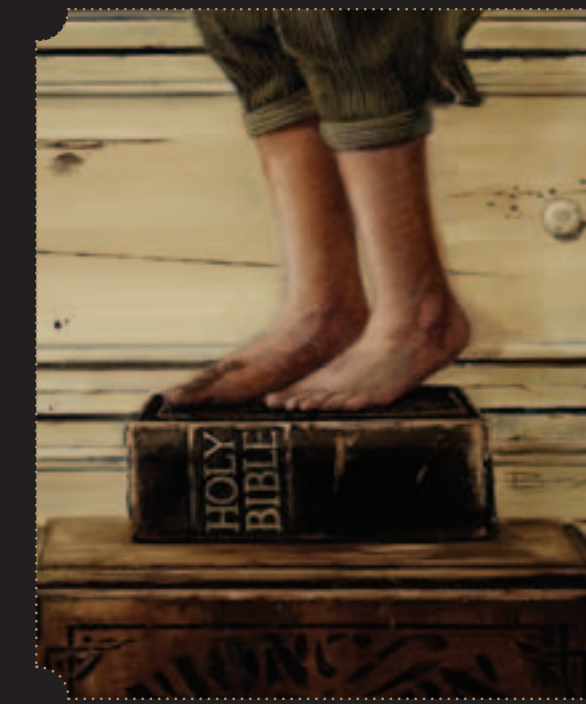

DETAIL: Fallen Angel

DETAIL: Confessional

DETAIL: Messiah

DETAIL: Mercy Street

DETAIL: Woman Taken in Adultery

DETAIL: Good Book

BENJAMIN MCPHERSON

July 1-15, 2009

BLUE RAIN GALLERY, SANTA FE

Fallen Angel • 40" x 18"

Confessional • 36" x 20"

Messiah • 18" x 36"

Mercy Street • 41" x 29"

Woman taken in Adultery • 41" x 29"

Good Book • 35.5" x 14"

INFO@BLUERAINGALLERY.COM | WWW.BLUERAINGALLERY.COM